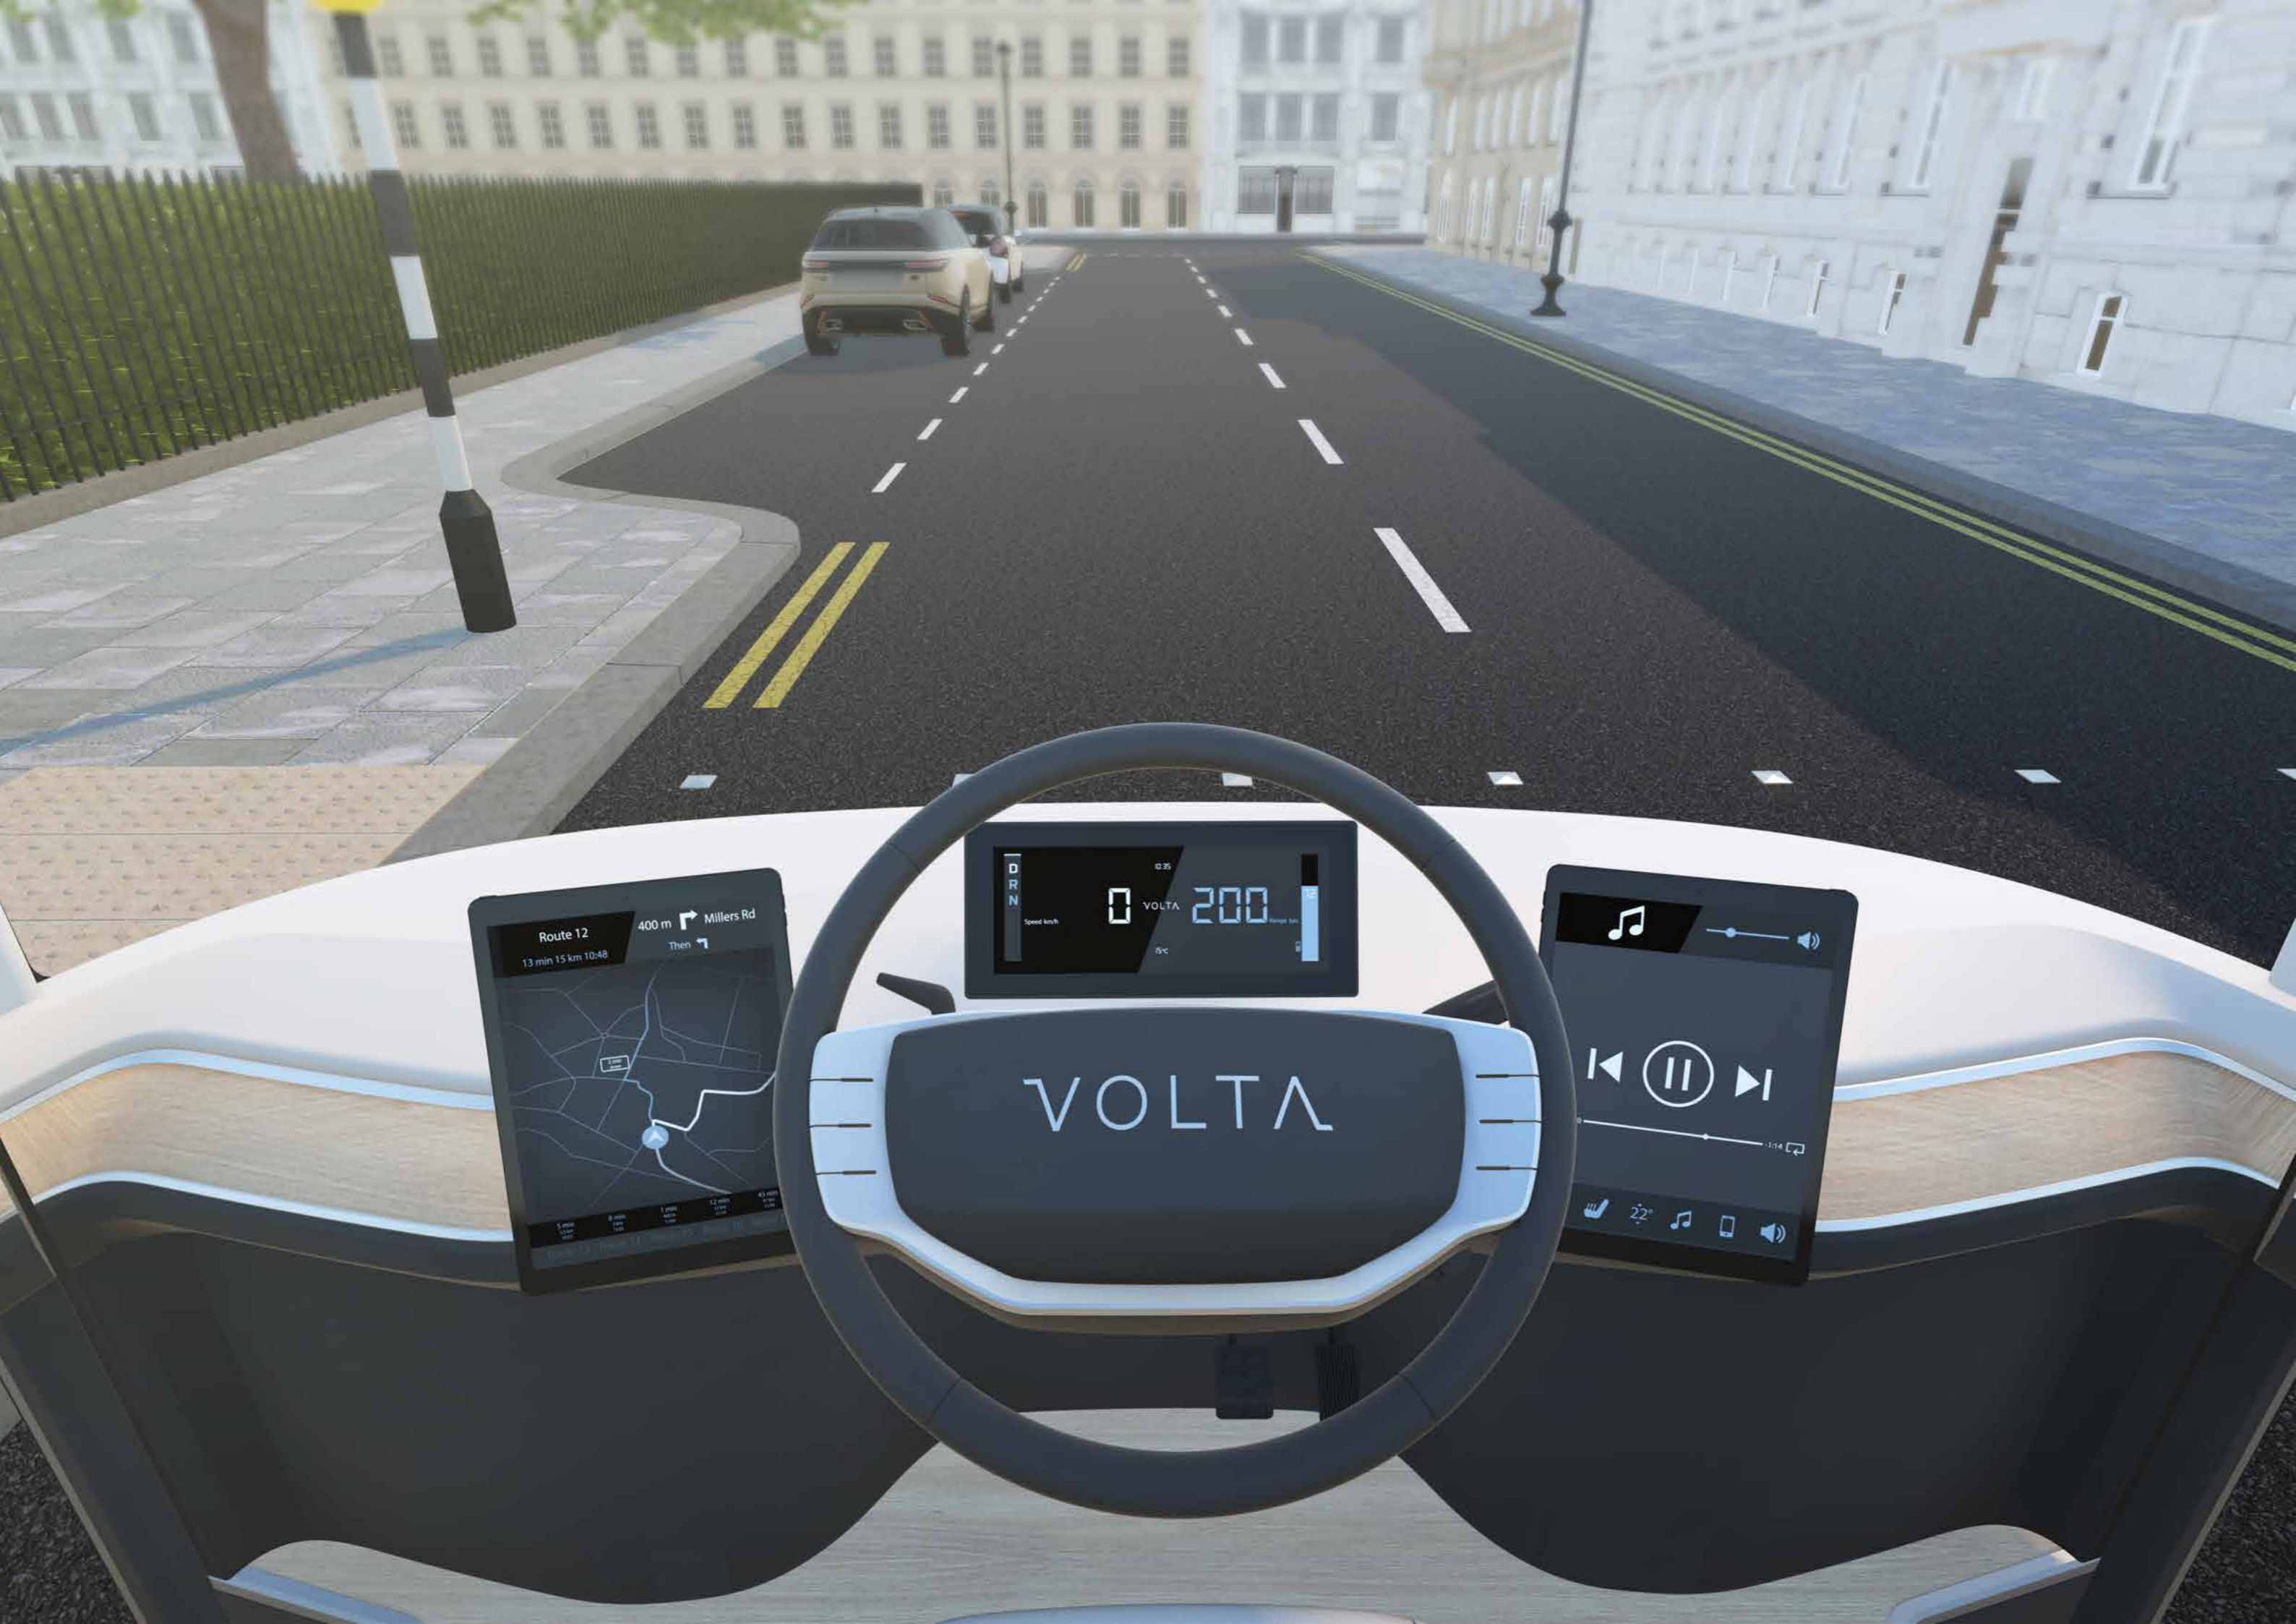

VOLTA

VOLTA

VOLTA

VOLTA

VOLTA

VOLTA

Route 12 400 m Millers Rd
13 min 15 km 10:48 Then ↗

Time	Distance
5 min	1.5 km
8 min	2.5 km
1 min	0.5 km
12 min	3.5 km
45 min	15 km

DRIVE

Speed limit 0 VOLTA 200

5°C

Music control screen with play/pause, skip, and volume icons.

22°

Standard truck | Near side vision

Volta zero | Near side vision

Standard truck | forward vision

Volta zero | forward vision

Comparison | forward vision

Comparison | Near side vision