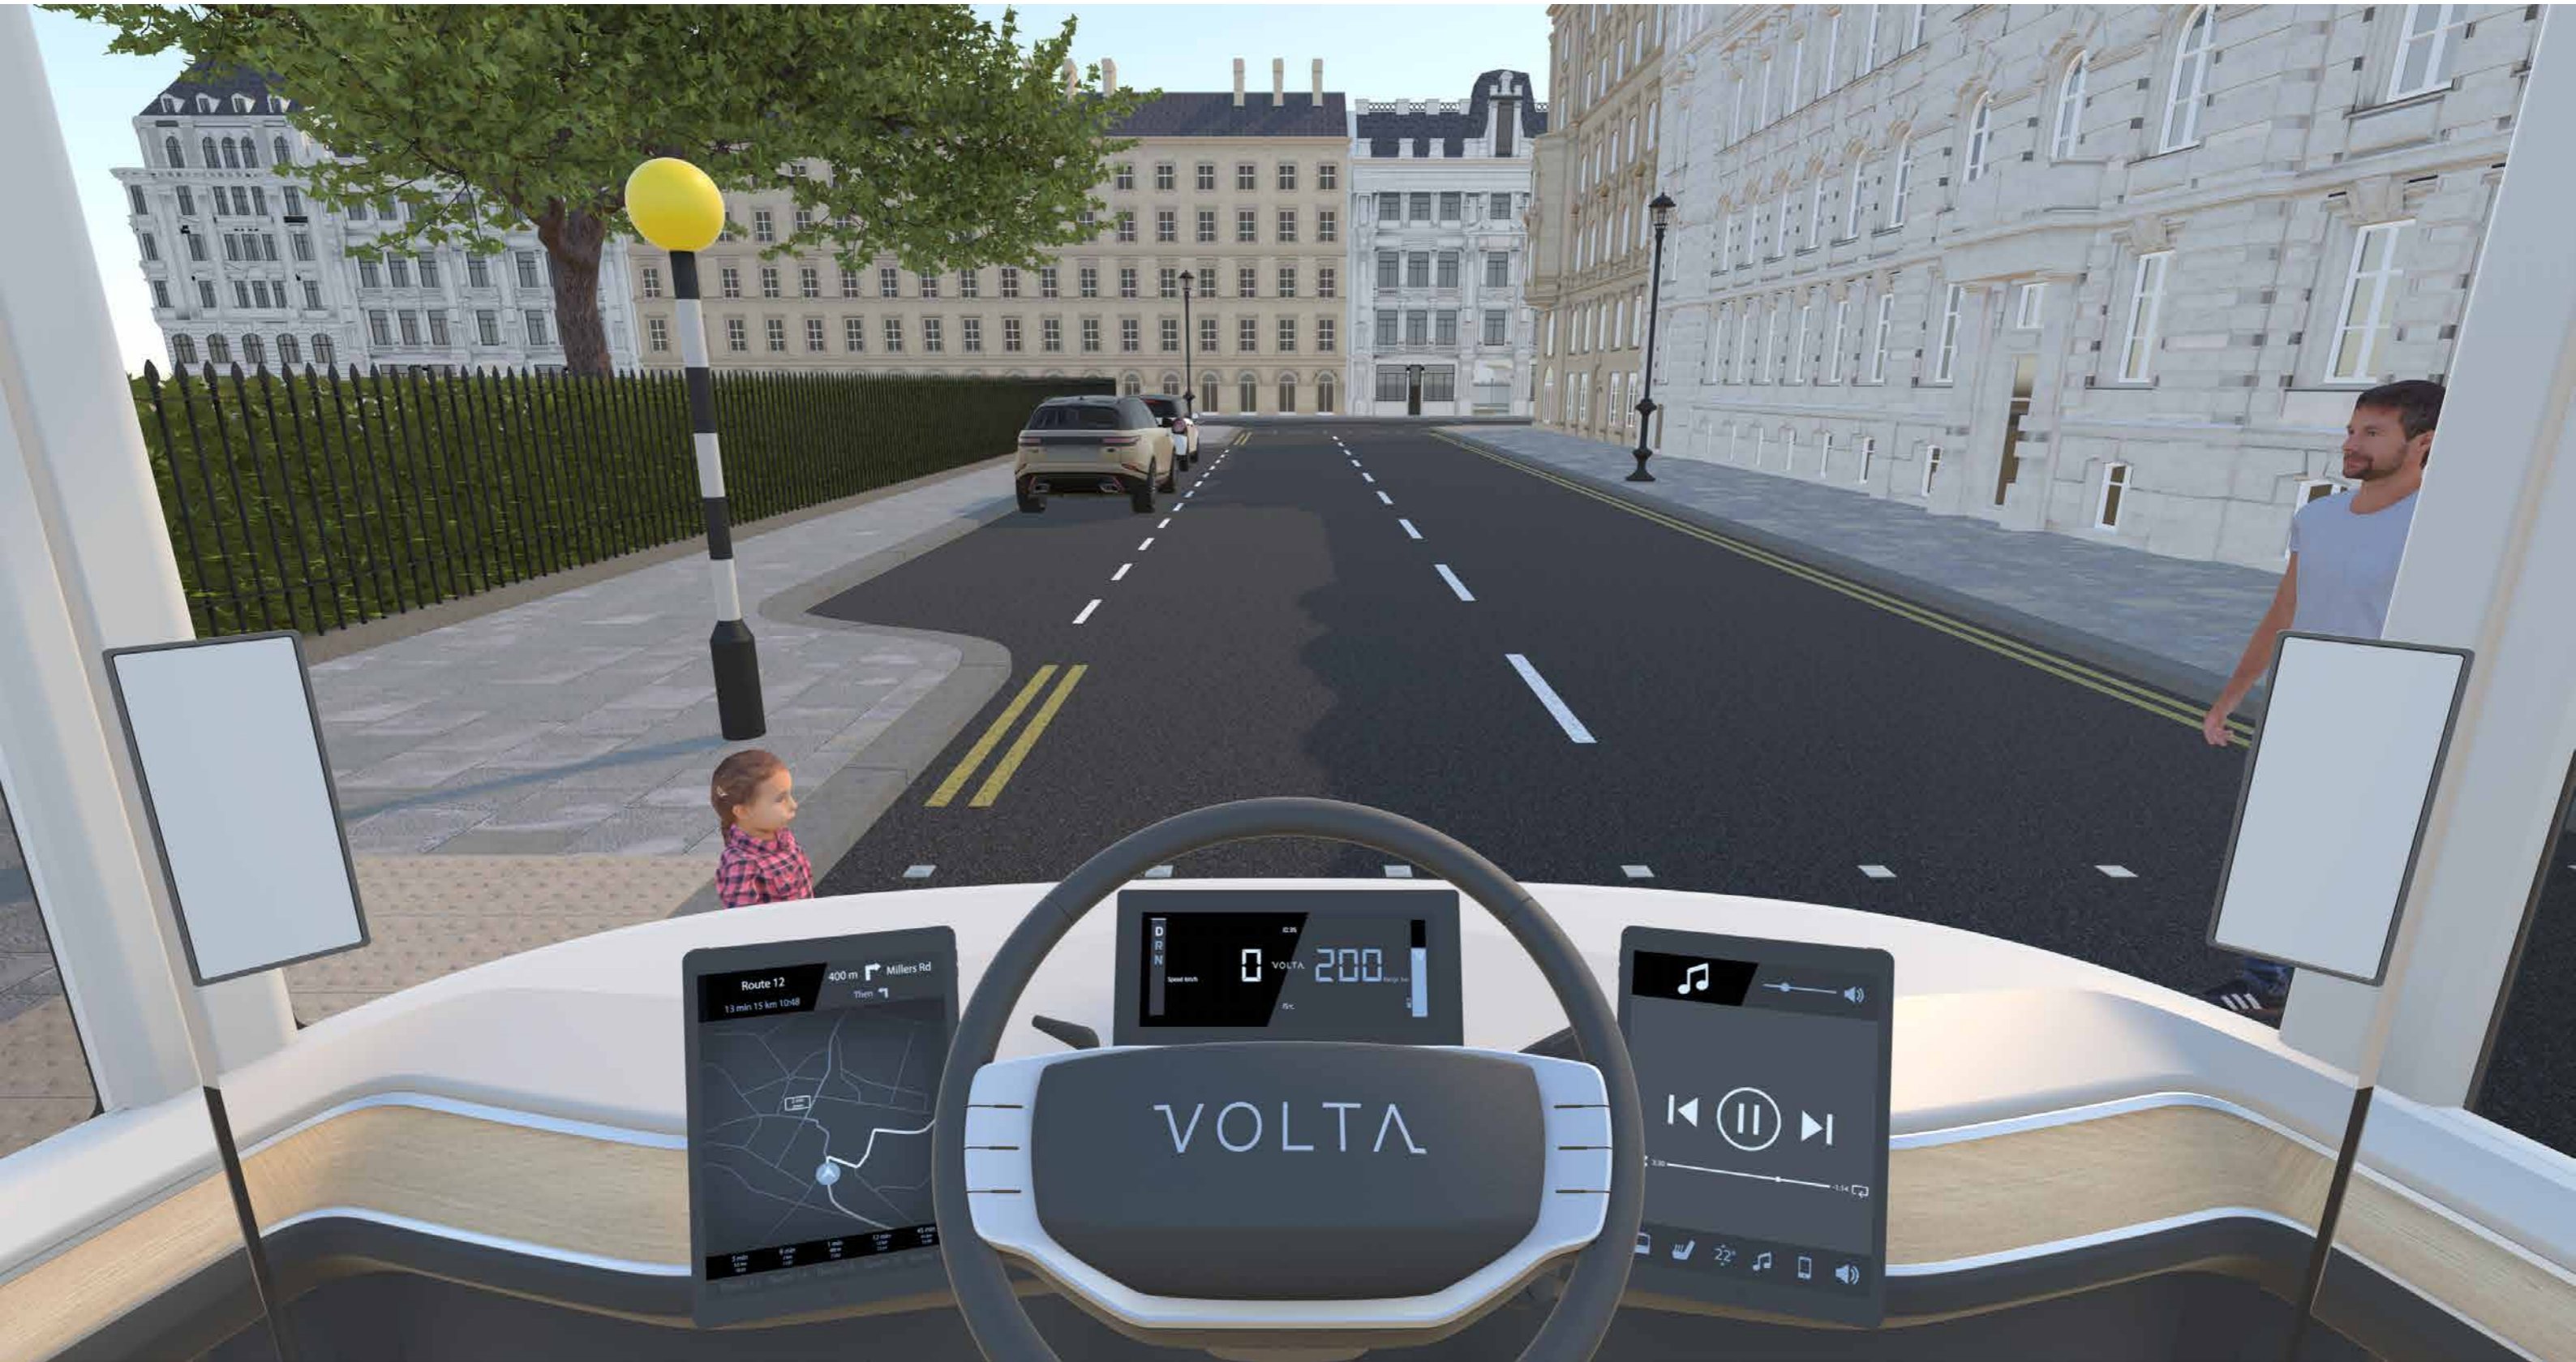

DRIVE

Speed limit 0 VOLTA 200

5°C

Music control screen with play/pause, skip, and volume icons.

22°

Standard truck | Near side vision

Volta zero | Near side vision

Standard truck | forward vision

Volta zero | forward vision

Comparison | forward vision

Comparison | Near side vision